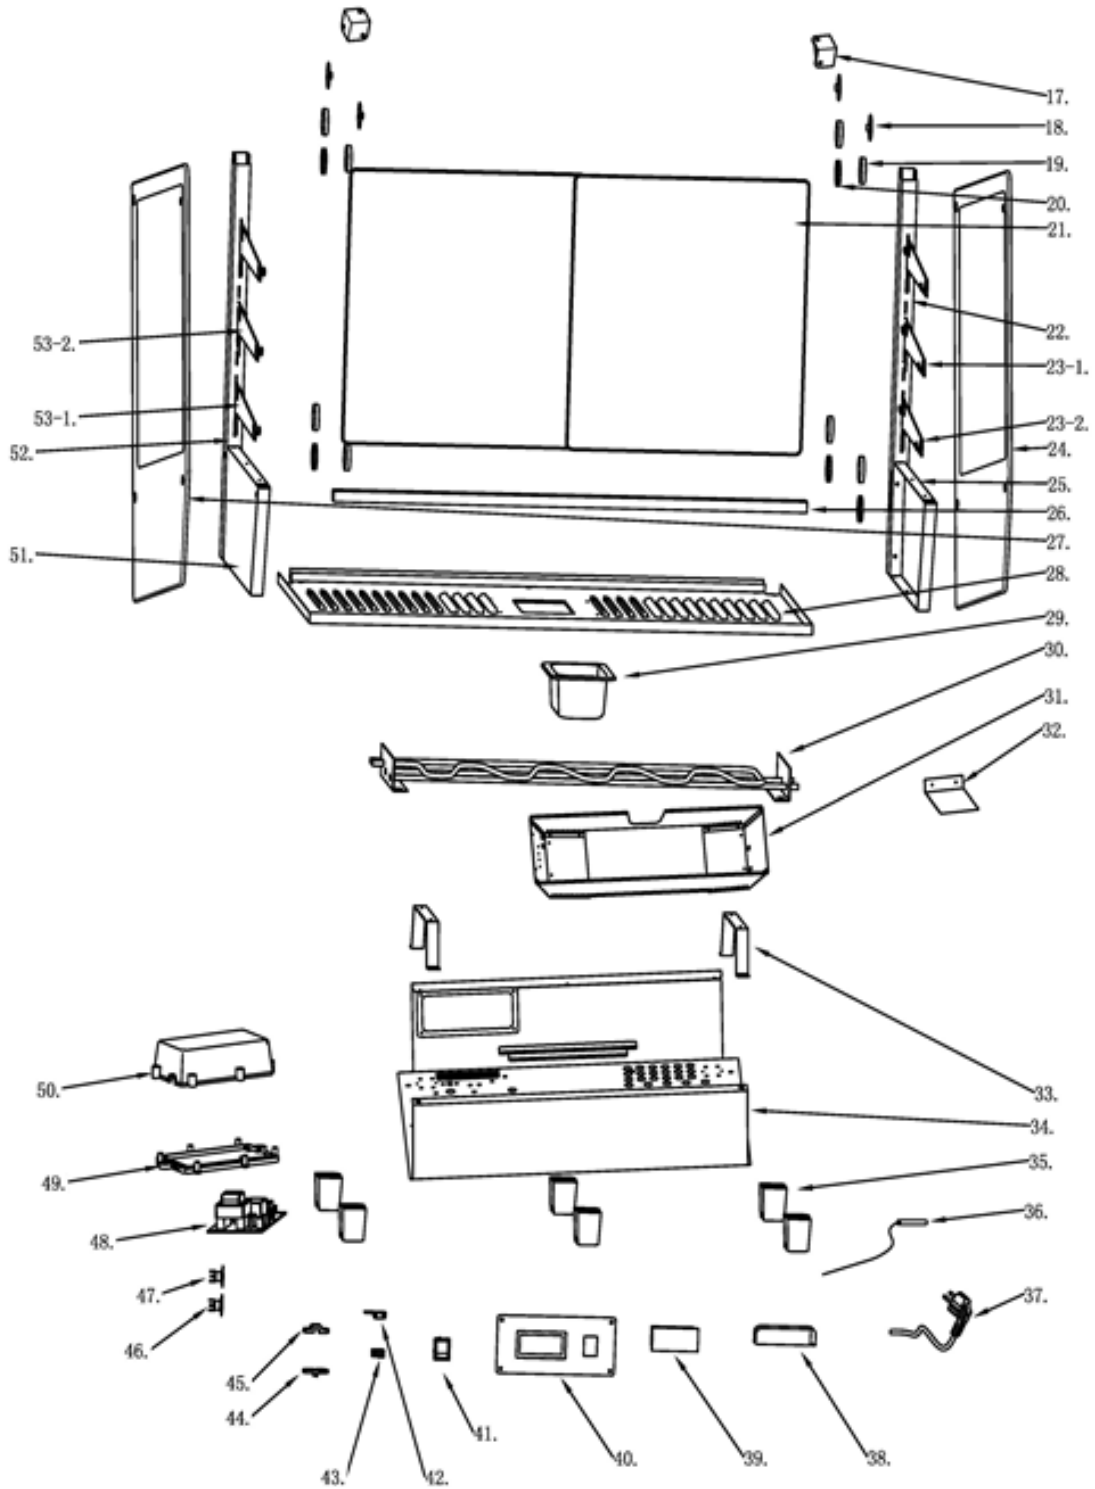

Parts Breakdown

Model DW-CN-0160-5 47426

Parts Breakdown

Model DW-CN-0160-5 47426

Parts Breakdown

Model DW-CN-0160-5 47426

Item No.	Description	Position	Item No.	Description	Position	Item No.	Description	Position
AD867	Side Board for Light Cover for 47426	1	AJ519	Rear Door Glass for 47426	21	AJ506	Switch Panel for 47426	40
AJ516	Lampshade for 47426	2	71656	Right Pillar for 47426	22	71514	Switch for 47426	41
71682	Sliding Glass Track for 47426	3	67314	Bottom Shelf Bracket Right for 47426	23-1	AD870	Fixed Plate for 47426	42
AJ517	LED for 47426	4	71653	Right Small Bracket for 47426	23-2	AD869	Steel Ingot for 47426	43
AD871	Sealing Strip for 47426	5	AK146	Right Side Glass for 47426	24	61246	Wire Clip Holder for 47426	44
AK151	Top Glass for 47426	6	71649	Right Panel for 47426	25	61245	Wire Clip Cover for 47426	45
AK152	Front Glass for 47426	7	AK153	Back Door Chute for 47426	26	71662	Control 125°C for 47426	46
AD872	Sealing Strip for 47426	8	AK147	Left Glass for 47426	27	71661	Control 150°C for 47426	47
AJ518	Probe Fixing Plate for 47426	9	AK154	Thermal Base Plate for 47426	28	AJ507	Small Motherboard for 47426	48
AJ489	Column Gasket for 47426	10	71658	1/9 GN Pan for 47426	29	AA051	Control Box Cover for 47426	49
71683	Chrome Shelf 1 for 47426	11	AJ522	V-Shaped Heating Pipe for 47426	30	AA050	Control Box for 47426	50
71684	Chrome Shelf 2 for 47426	12	AK149	Heater Pipe Chassis for 47426	31	71651	Left Panel for 47426	51
71685	Chrome Shelf 3 for 47426	13	AJ527	Heating Pipe Baffle for 47426	32	71648	Left Pillar for 47426	52
70675	Sheath of Door Knob for 47426	14	AJ500	Heater Stand for 47426	33	71652	Left Small Bracket for 47426	53-1
AJ490	Sliding Door Insert for 47426	15	AK155	Mainframe for 47426	34	67313	Bottom Shelf Bracket Left for 47426	53-2
AJ491	Pull out the Door for 47426	16	AJ502	Square Foot Pad for 47426	35	AJ510	Heater Bracket Chassis for 47426	54
66238	Fixed Angle for 47426	17	AJ503	Temperature Probe for 47426	36	AJ511	Drawer Baffle Bracket for 47426	55
AJ691	Glass Silicone Gasket for 47426	18	AJ424	Power Plug for 47426	37	AJ526	Drawer for 47426	56
79312	Nut Decoration for 47426	19	AJ525	Power Drive for 47426	38	AJ513	Water Box Baffle for 47426	57
79313	Nut Gasket for 47426	20	AJ505	New Display for 47426	39	AJ515	Rubber Adjustable Feet for 47426	58